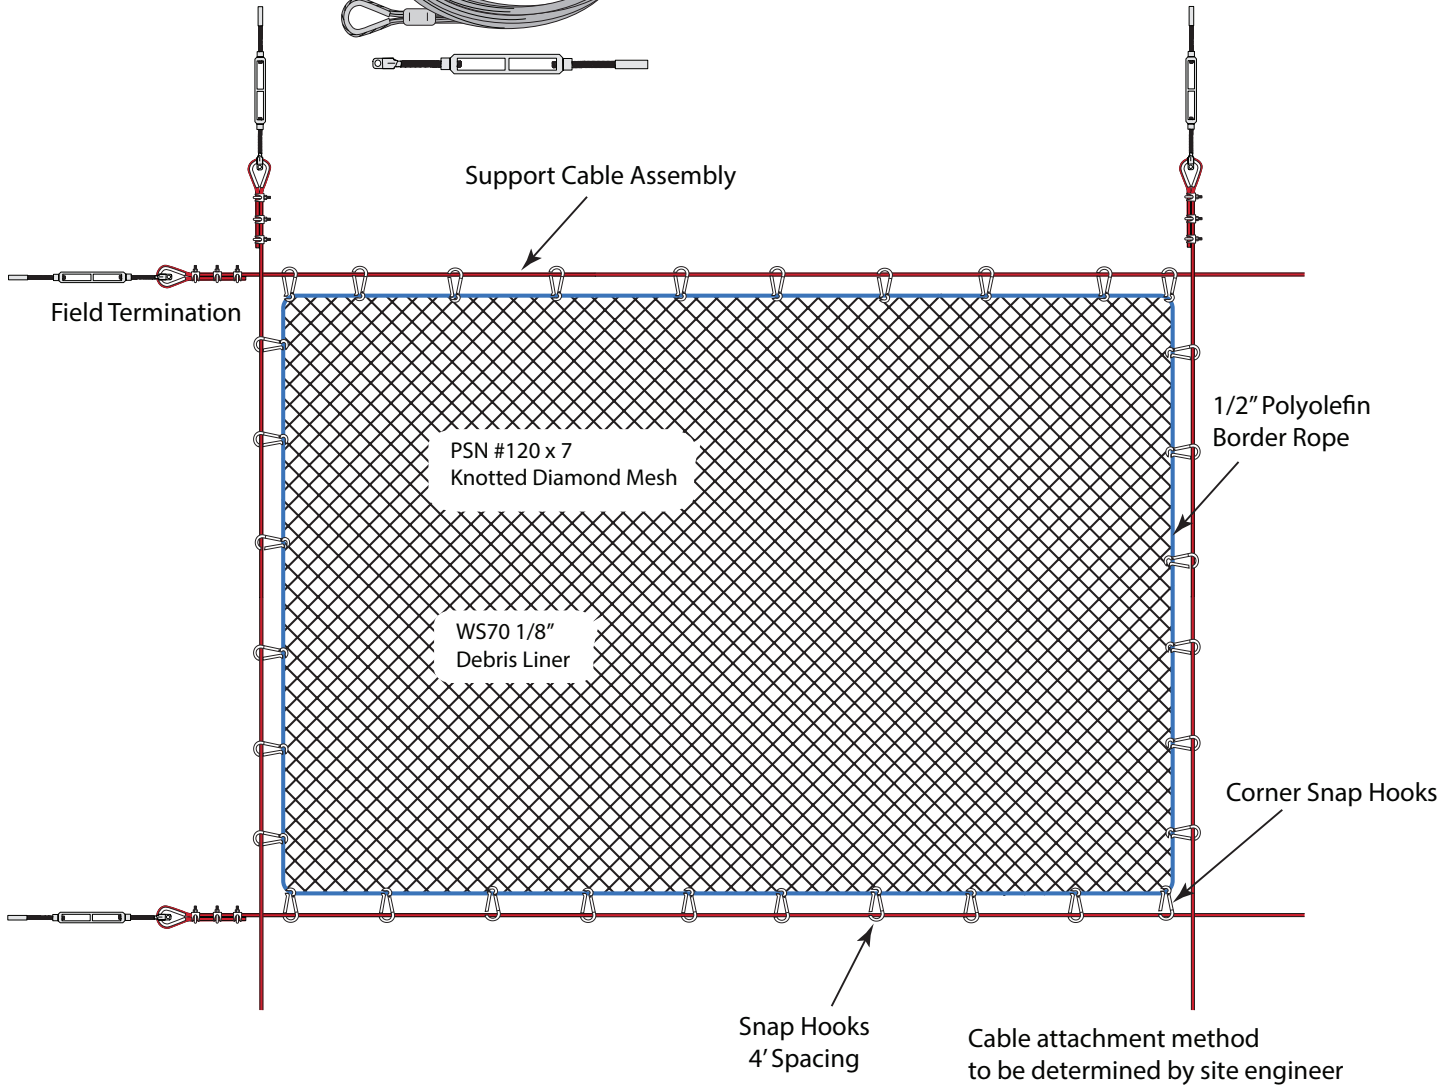

800.950.6999
strongman.com

PSN Installation Between Four Cables

3/8" cable with termination hardware and turnbuckle

WS70 1/8" Debris Liner

PSN #120 x 7 Knotted Diamond Mesh