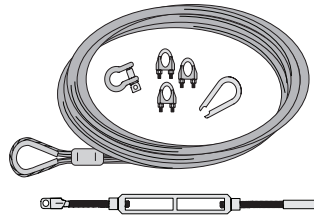

800.950.6999
strongman.com

PSN Installation Between Four Cables

3/8" cable with termination hardware and turnbuckle

WS70 1/8" Debris Liner

PSN #120 x 7 Knotted Diamond Mesh