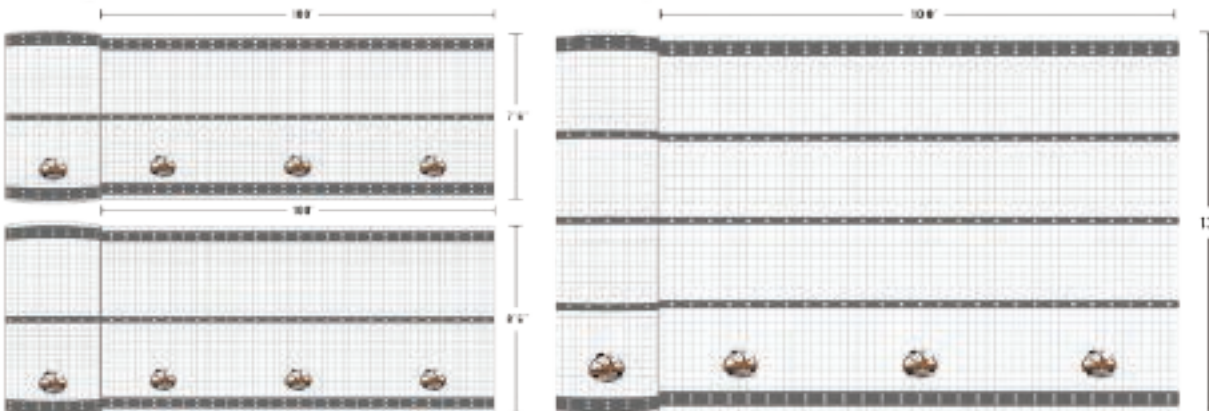

Bungee Cords
#BC111
100/bag, 1000/ctn

Strong Lock
Fastener
#StrongLock
500 pcs/ctn

HD Poly
Seam Tape
#HDTAPE
16/ctn