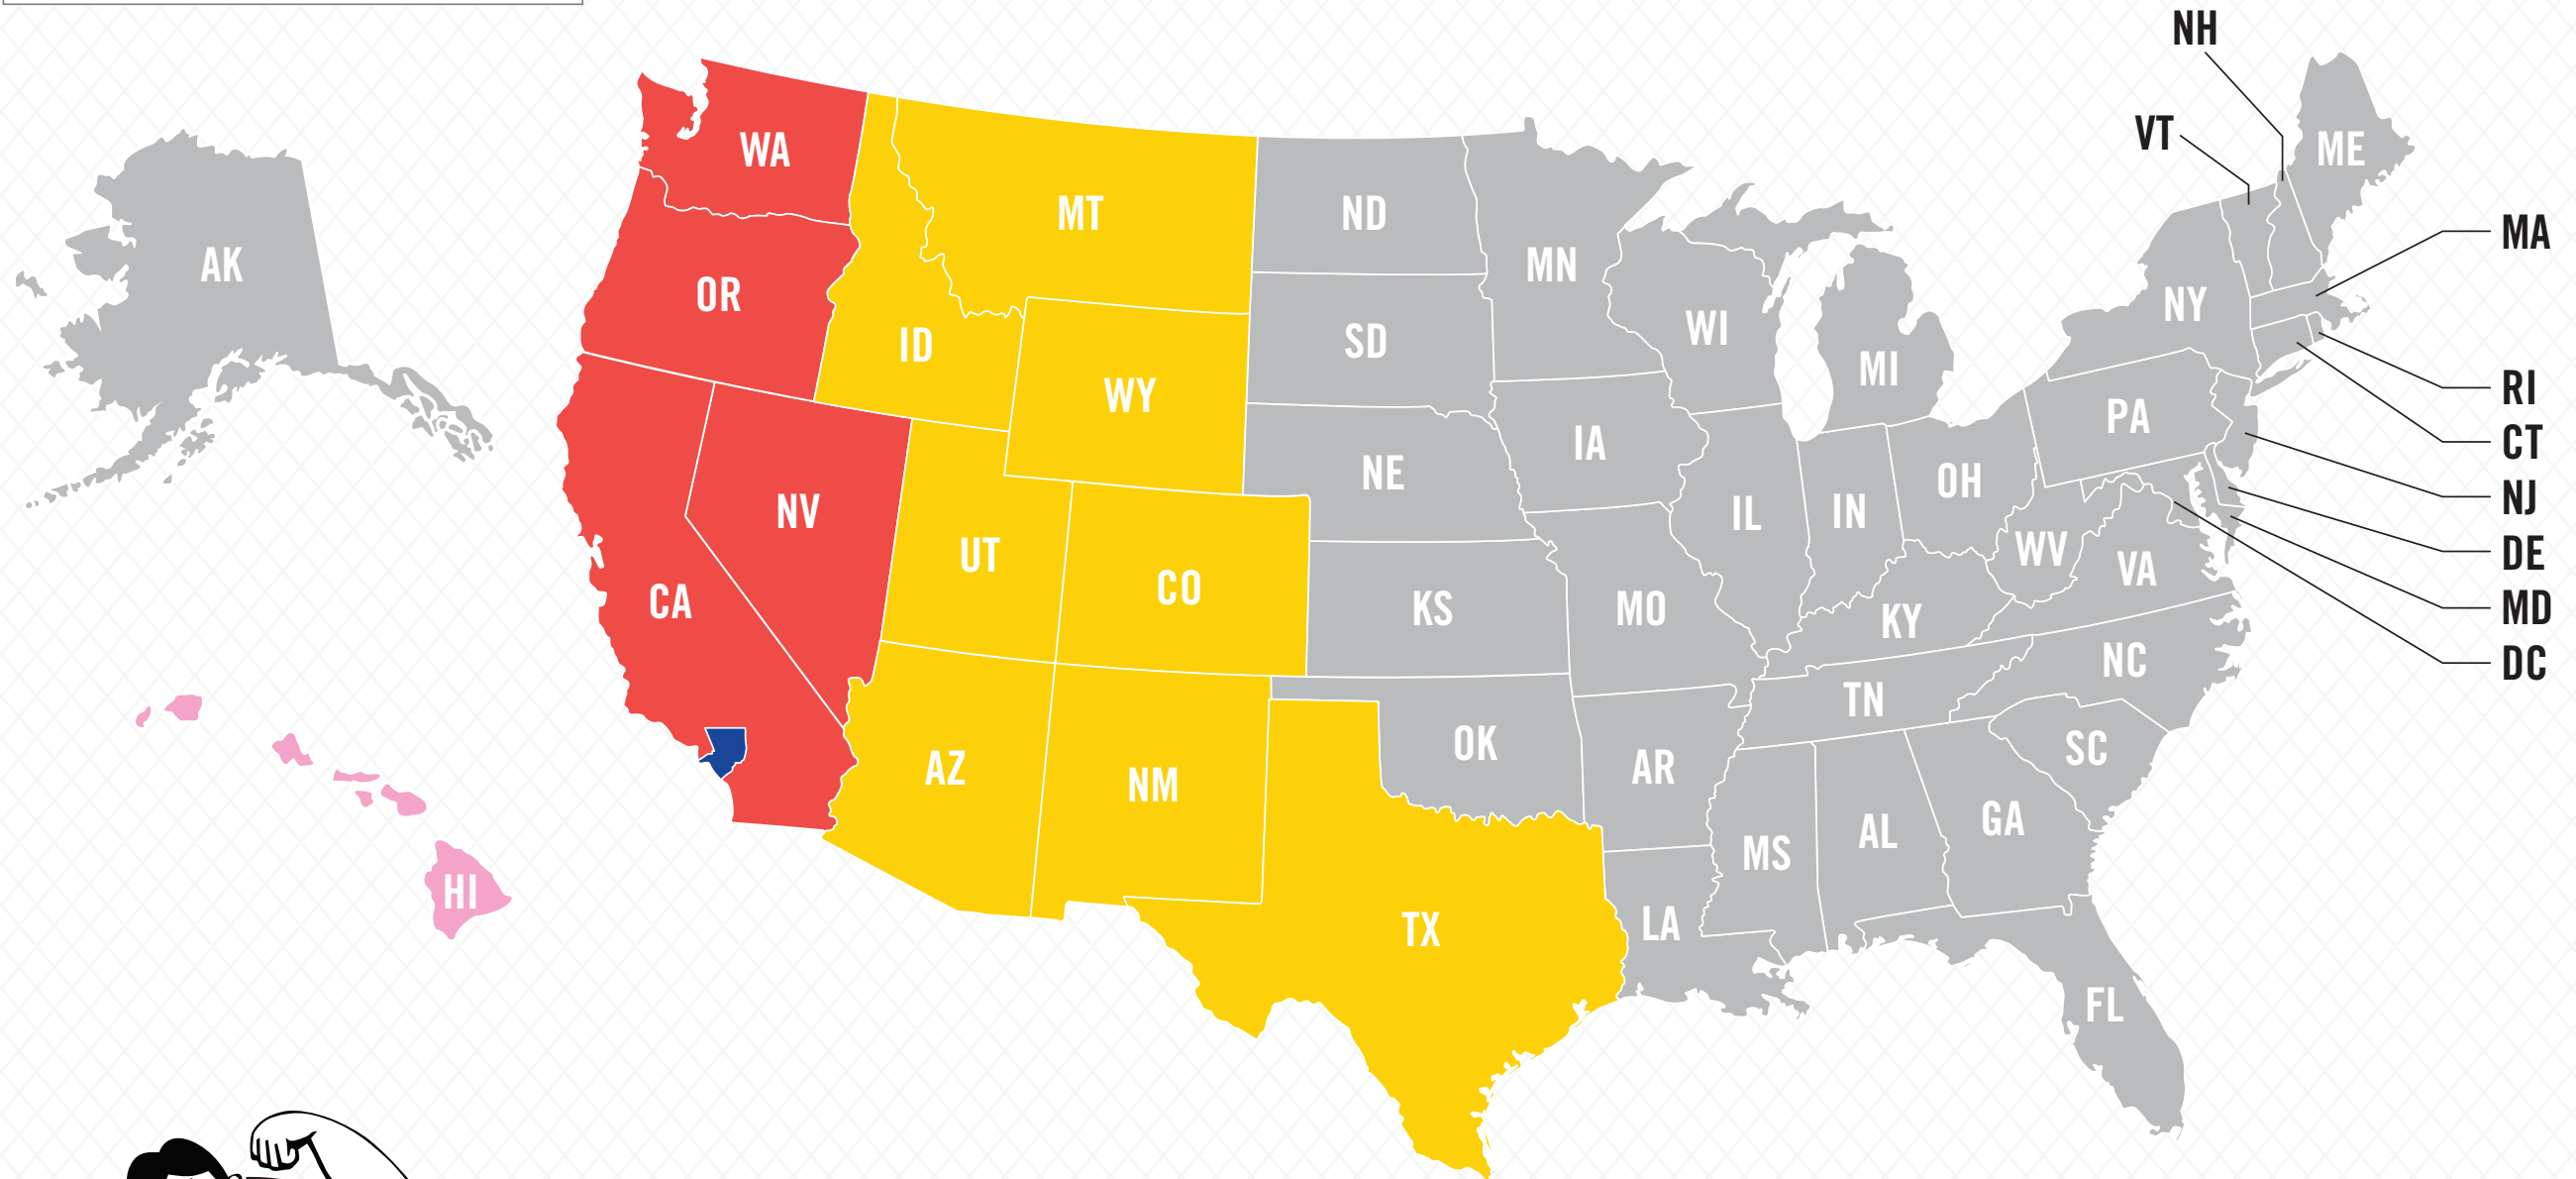

- LA COUNTY – \$1,800**
- ZONE 1 – \$2,500 min**
- ZONE 2 – \$3,000 min**
- HAWAII – PLUS FREIGHT**

## Prepaid Freight Rates from Los Angeles, California Warehouse

**Corporate Headquarters**  
240 West Parkway, Pompton Plains, NJ 07444

**Houston Office**  
1610 Greens Road, Suite 410, Houston, Texas 77032